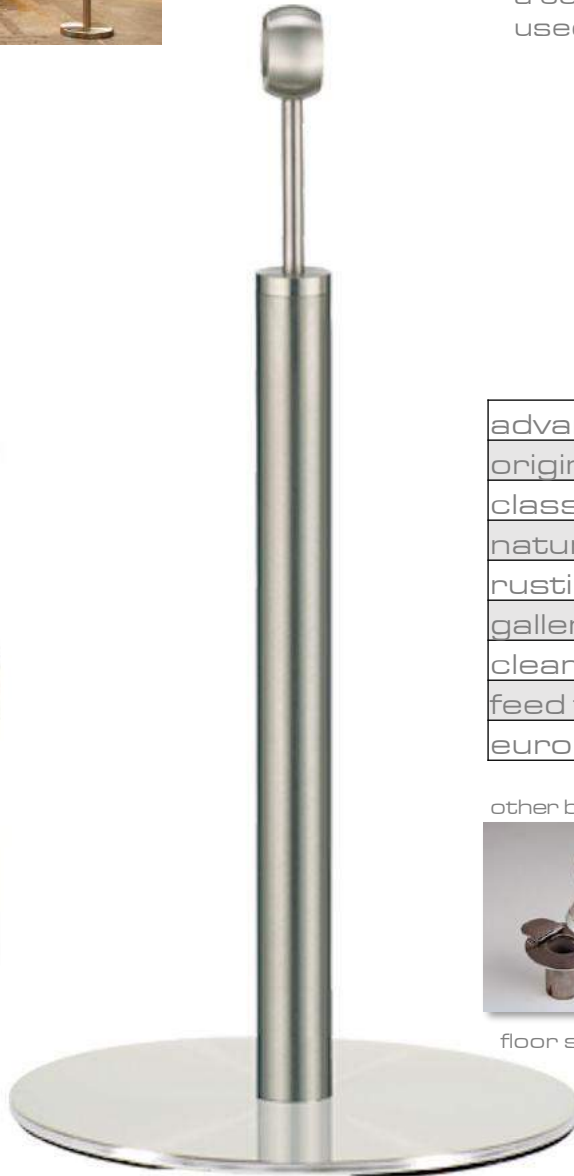

## the euro rope barrier

the euro post has a cylindrical head allowing the rope to feed through giving a continuous length. dda aware with single connectivity, the post can be used both indoor and out.

	dda Aware	stainless steel	brass	powder coated	floor protectors	four way	standard weight	warranty	fully assembled	height (mm)	weight (kgs)	tube (mm)	base (mm)
advance ®	●	●	●	●	●	●	●	●	●	945	12	50	340
original ®	●	●	●	●	●	●	●	●	●	1020	12	50	340
classico ®	●	●	●	●	●	●	●	●	●	1020	12	50	340
natural ®	●	●	●	●	●	●	●	●	●	945	12	50	340
rustic	●	●	●	●	●		●	●	●	1010	19	90	400
gallery	●	●	●	●	●	●	●	●	●	670	7	38	340
clear ®	●	●	●	●	●	●	●	●	●	945	12	50	340
feed through	●	●	●	●	●		●	●	●	1020	12	50	340
euro	●	●			●		●	●		620	12	43	368

other base options.

floor socket

surface mount

heavy weight

standard